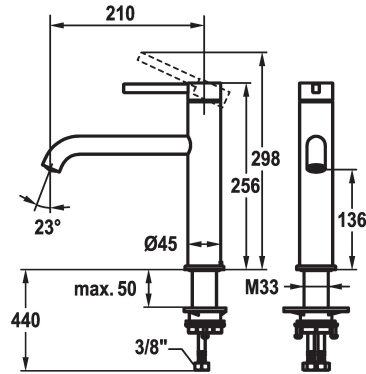

KWC BEVO E Lever mixer - Kitchen

Modell-Linie: BEVO E | 10.531.022.700FL
Taps | Manual taps

KWC-No.

125343
stainless steel, A 215, flexible connection hoses

125589
industrial black, A 215, flexible connection hoses

- * Lever mixer
- * Swivel spout 150°
- Neoperl® Caché® laminar
- * KWC cartridge M 35 S
- with ceramic discs

- flow rate and temperature continuously variable
- * Flexible connection hoses 3/8"
- * QuickInstallation - Fastening via threaded connection with locking screws
- * Mounting hole size ø35 mm

NEW

Technical Data

Energy Label
Spray: Flow rate
Connection
Spout
Handling
Color_code
Installation type
Faucet_typ
Acoustic group
Projection_A

B
10.3
Thermosatic
2
Shut-off valve
stainless steel
Shut-off valve
Lever mixer
Shut-off valve
A 215

Spare Parts

KWC BEVO E

Lever mixer - Kitchen

Modell-Linie: BEVO E | 10.531.022.700FL
Taps | Manual taps

**Service key Neoperl © Caché ©, JR, 21
mm, red**

639017
Z.635.215
