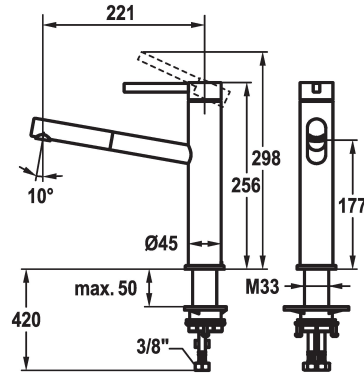

KWC BEVO E Lever mixer - Kitchen

Modell-Linie: BEVO E | 10.531.112.700FL
Taps | Manual taps

KWC-No.

125344
stainless steel, A 220, flexible connection hoses

125590
industrial black, A 220, flexible connection hoses

- * Lever mixer
- * TouchProtect - anti-scald protection thanks to the "double skin" principle
- * Pull-out aerator
- Neoperl® Caché®
- up to 700 mm pull-out length
- QuickConnect - Simple hose connection system
- * Hose guide, swivelling 120°

- * EasyLock - a pull-out spray that easily slides back into place
- * KWC cartridge M 35 S
- with ceramic discs
- flow rate and temperature continuously variable
- * Flexible connection hoses 3/8"
- * QuickInstallation - Fastening via threaded connection with locking screws
- * Mounting hole size ø35 mm

NEW

Technical Data

Energy Label	A
Spray: Flow rate	5.4
Connection	Thermosatic
Spout	2
Handling	Shut-off valve
Kitchenspray	2
Color_code	stainless steel
Installation type	Shut-off valve
Faucet_typ	Lever mixer
Acoustic group	Shut-off valve
Projection_A	A 220