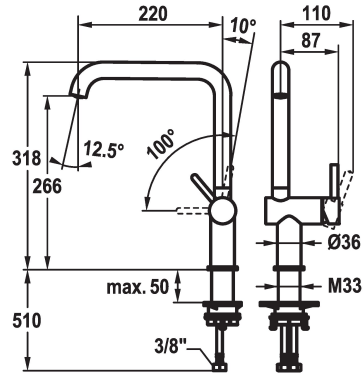

KWC BEVO E Lever mixer - Kitchen

Modell-Linie: BEVO E | 10.531.012.700FL
Taps | Manual taps

KWC-No.

125346
stainless steel, A 220, flexible connection hoses

125347
industrial black, A 220, flexible connection hoses

- * KWC cartridge S 25
- with ceramic discs
- flow rate and temperature continuously variable
- * Flexible connection hoses 3/8"
- * QuickInstallation - Fastening via threaded connection with locking screws
- * Mounting hole size ø35 mm

NEW

Technical Data

Energy Label	A
Spray: Flow rate	6.4
Connection	Thermosatic
Spout	2
Handling	2
Color_code	stainless steel
Installation type	Shut-off valve
Faucet_typ	Lever mixer
Acoustic group	Shut-off valve
Projection_A	A 220

A
6.4
Thermosatic
2
2
stainless steel
Shut-off valve
Lever mixer
Shut-off valve
A 220

Spare Parts

KWC BEVO E
Lever mixer - Kitchen

Modell-Linie: BEVO E | 10.531.012.700FL
Taps | Manual taps

Service key Neoperl © Caché ©, JR, 21
mm, red