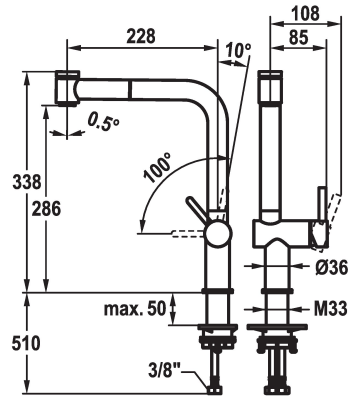

KWC BEVO E Lever mixer - Kitchen

Modell-Linie: BEVO E | 10.531.003.700FL
Taps | Manual taps

KWC-No.

125354
stainless steel, A 230, flexible connection hoses

125355
industrial black, A 230, flexible connection hoses

- * Hose guide, swivelling 150°
- * EasyLock - a pull-out spray that easily slides back into place
- * OptimalSpace - ample space for washing or working
- * KWC cartridge S 25
 - with ceramic discs
 - flow rate and temperature continuously variable
- * Flexible connection hoses 3/8"
- * QuickInstallation - Fastening via threaded connection with locking screws
- * Mounting hole size ø35 mm

NEW

Technical Data

Energy Label	A
Spray: Flow rate	6.4
Connection	Thermosatic
Spout	2
Handling	2
Kitchenspray	Shut-off valve
Color_code	stainless steel
Installation type	Shut-off valve
Faucet_typ	Lever mixer
Acoustic group	Shut-off valve
Projection_A	A 230

Spare Parts

KWC BEVO E Lever mixer - Kitchen

Modell-Linie: BEVO E | 10.531.003.700FL
Taps | Manual taps

**Service key Neoperl © Caché ©, TJ, 18
mm, green**

634729
CACHETJ

Cartridge S 25

538711
Z.536.032
